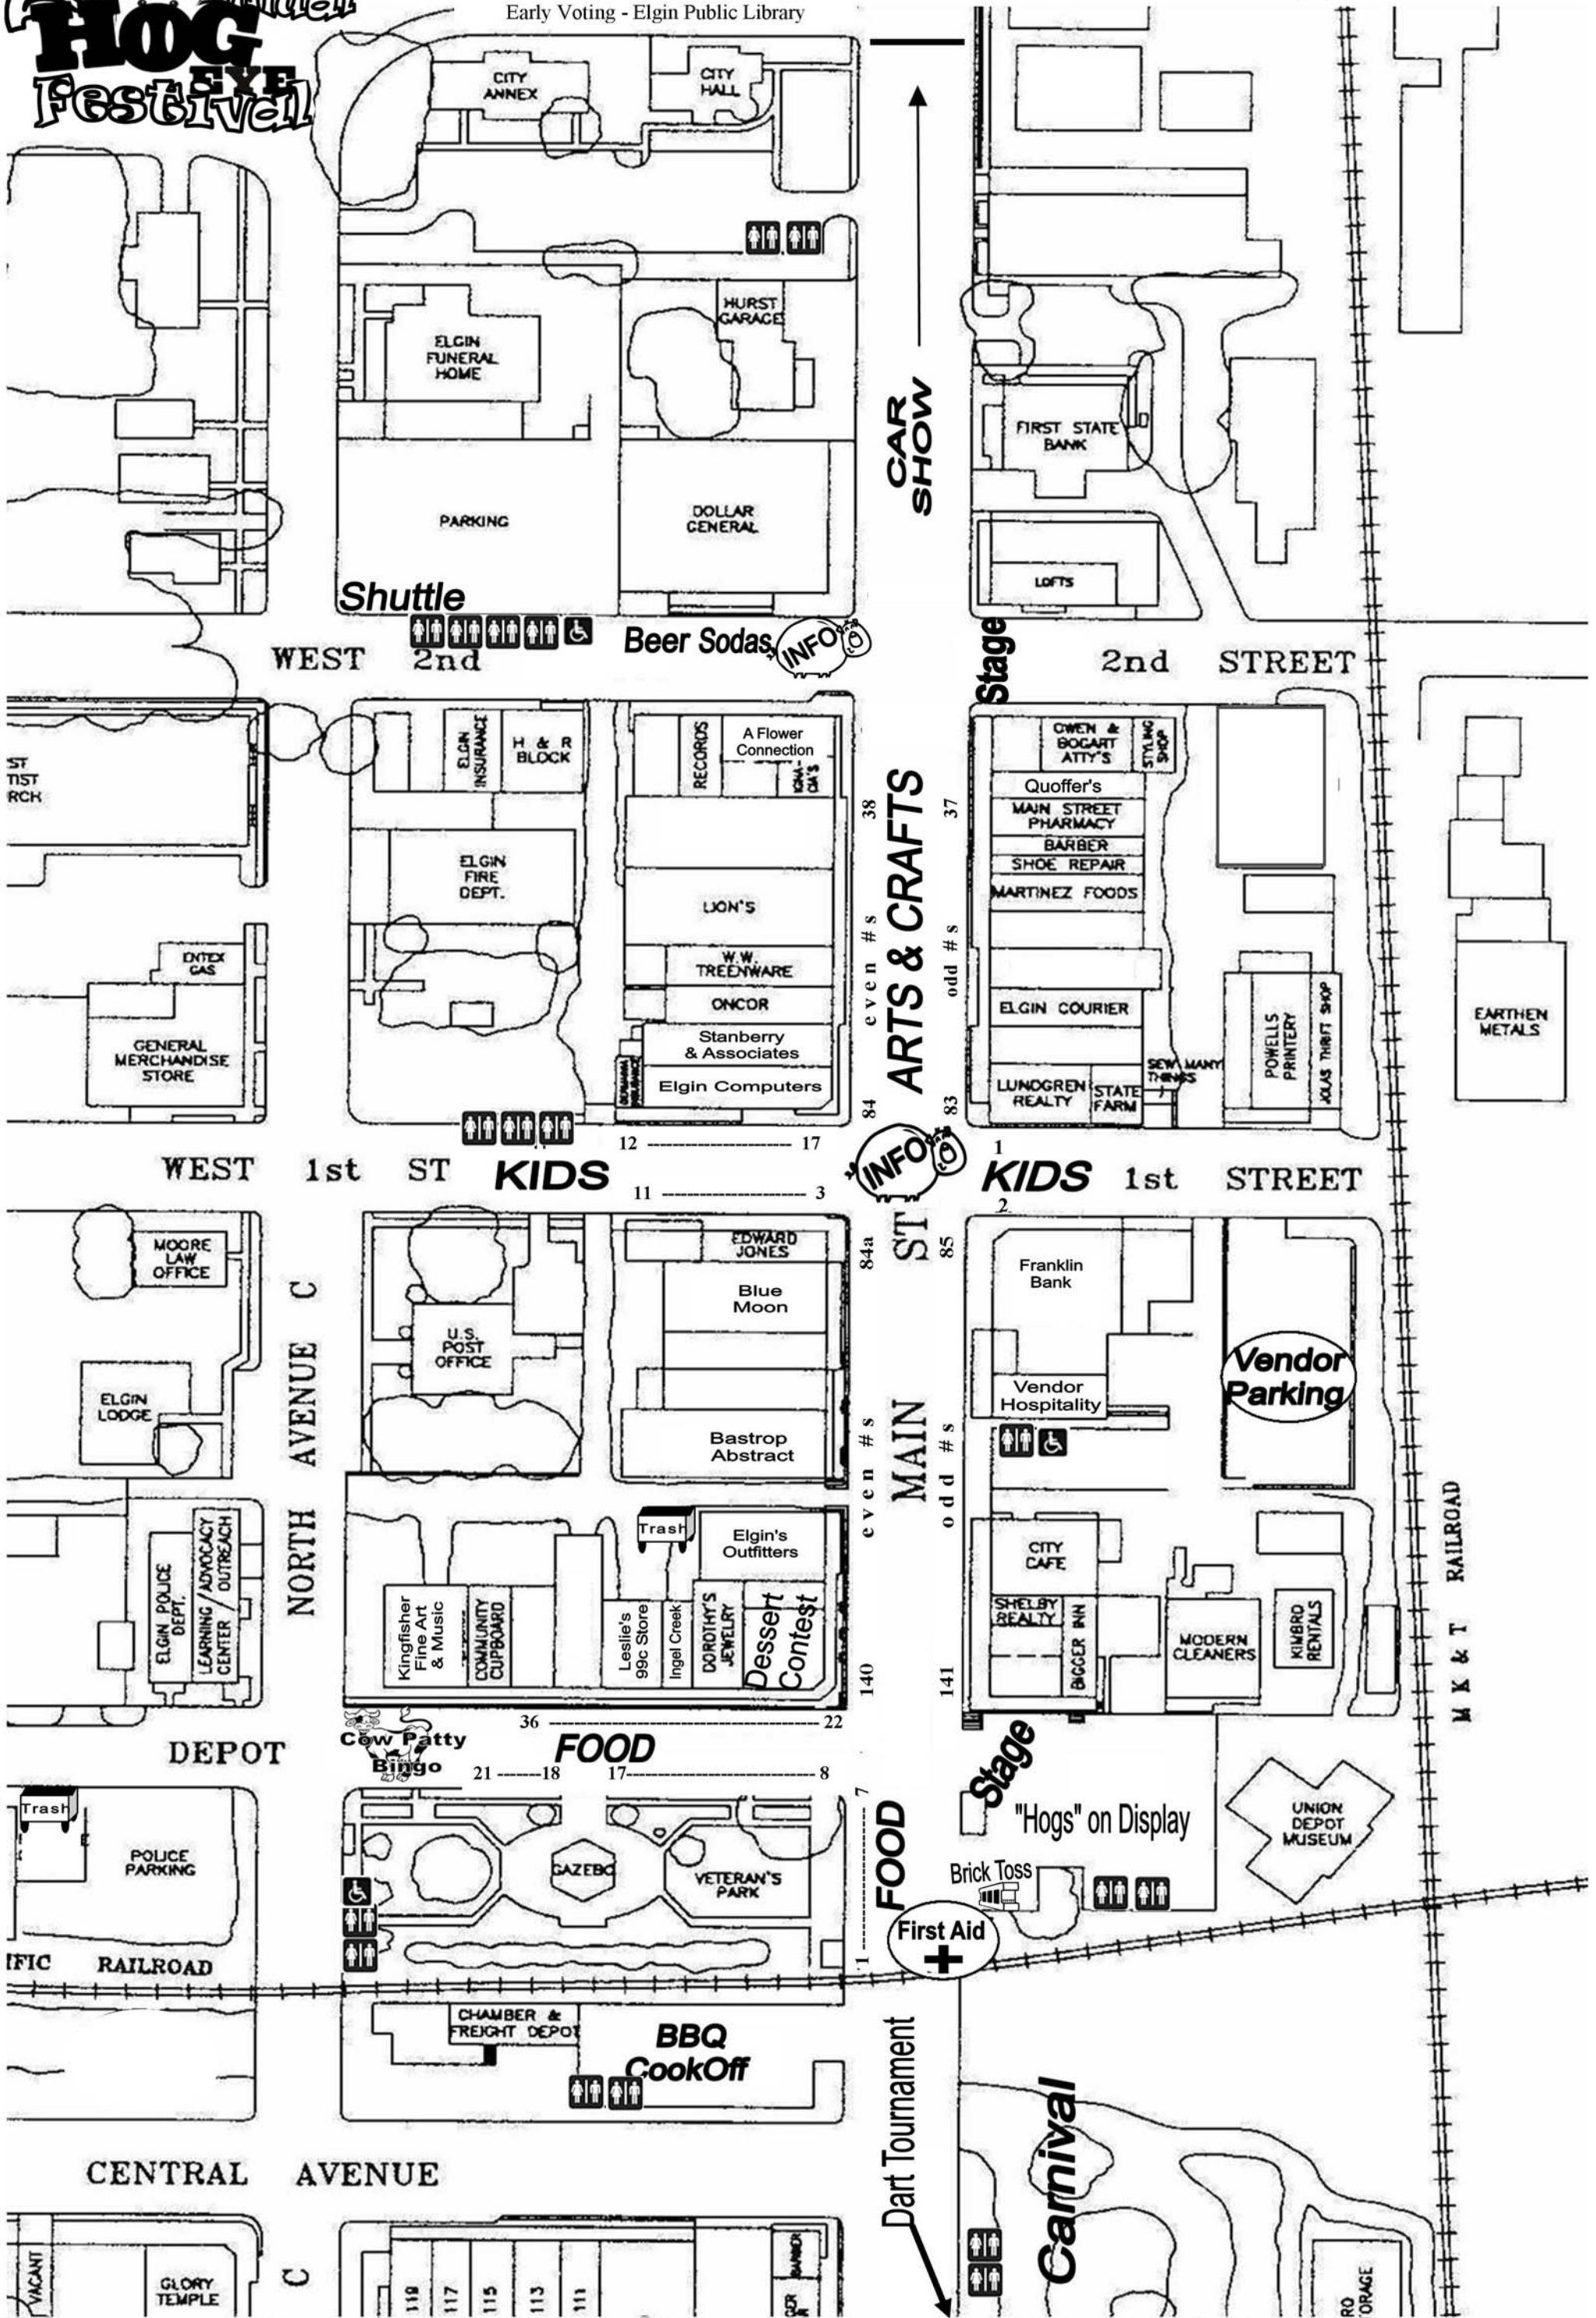

21st Annual
HOG EYE
Festival

Festival Map

Early Voting - Elgin Public Library

Saturday, October 25, 2008