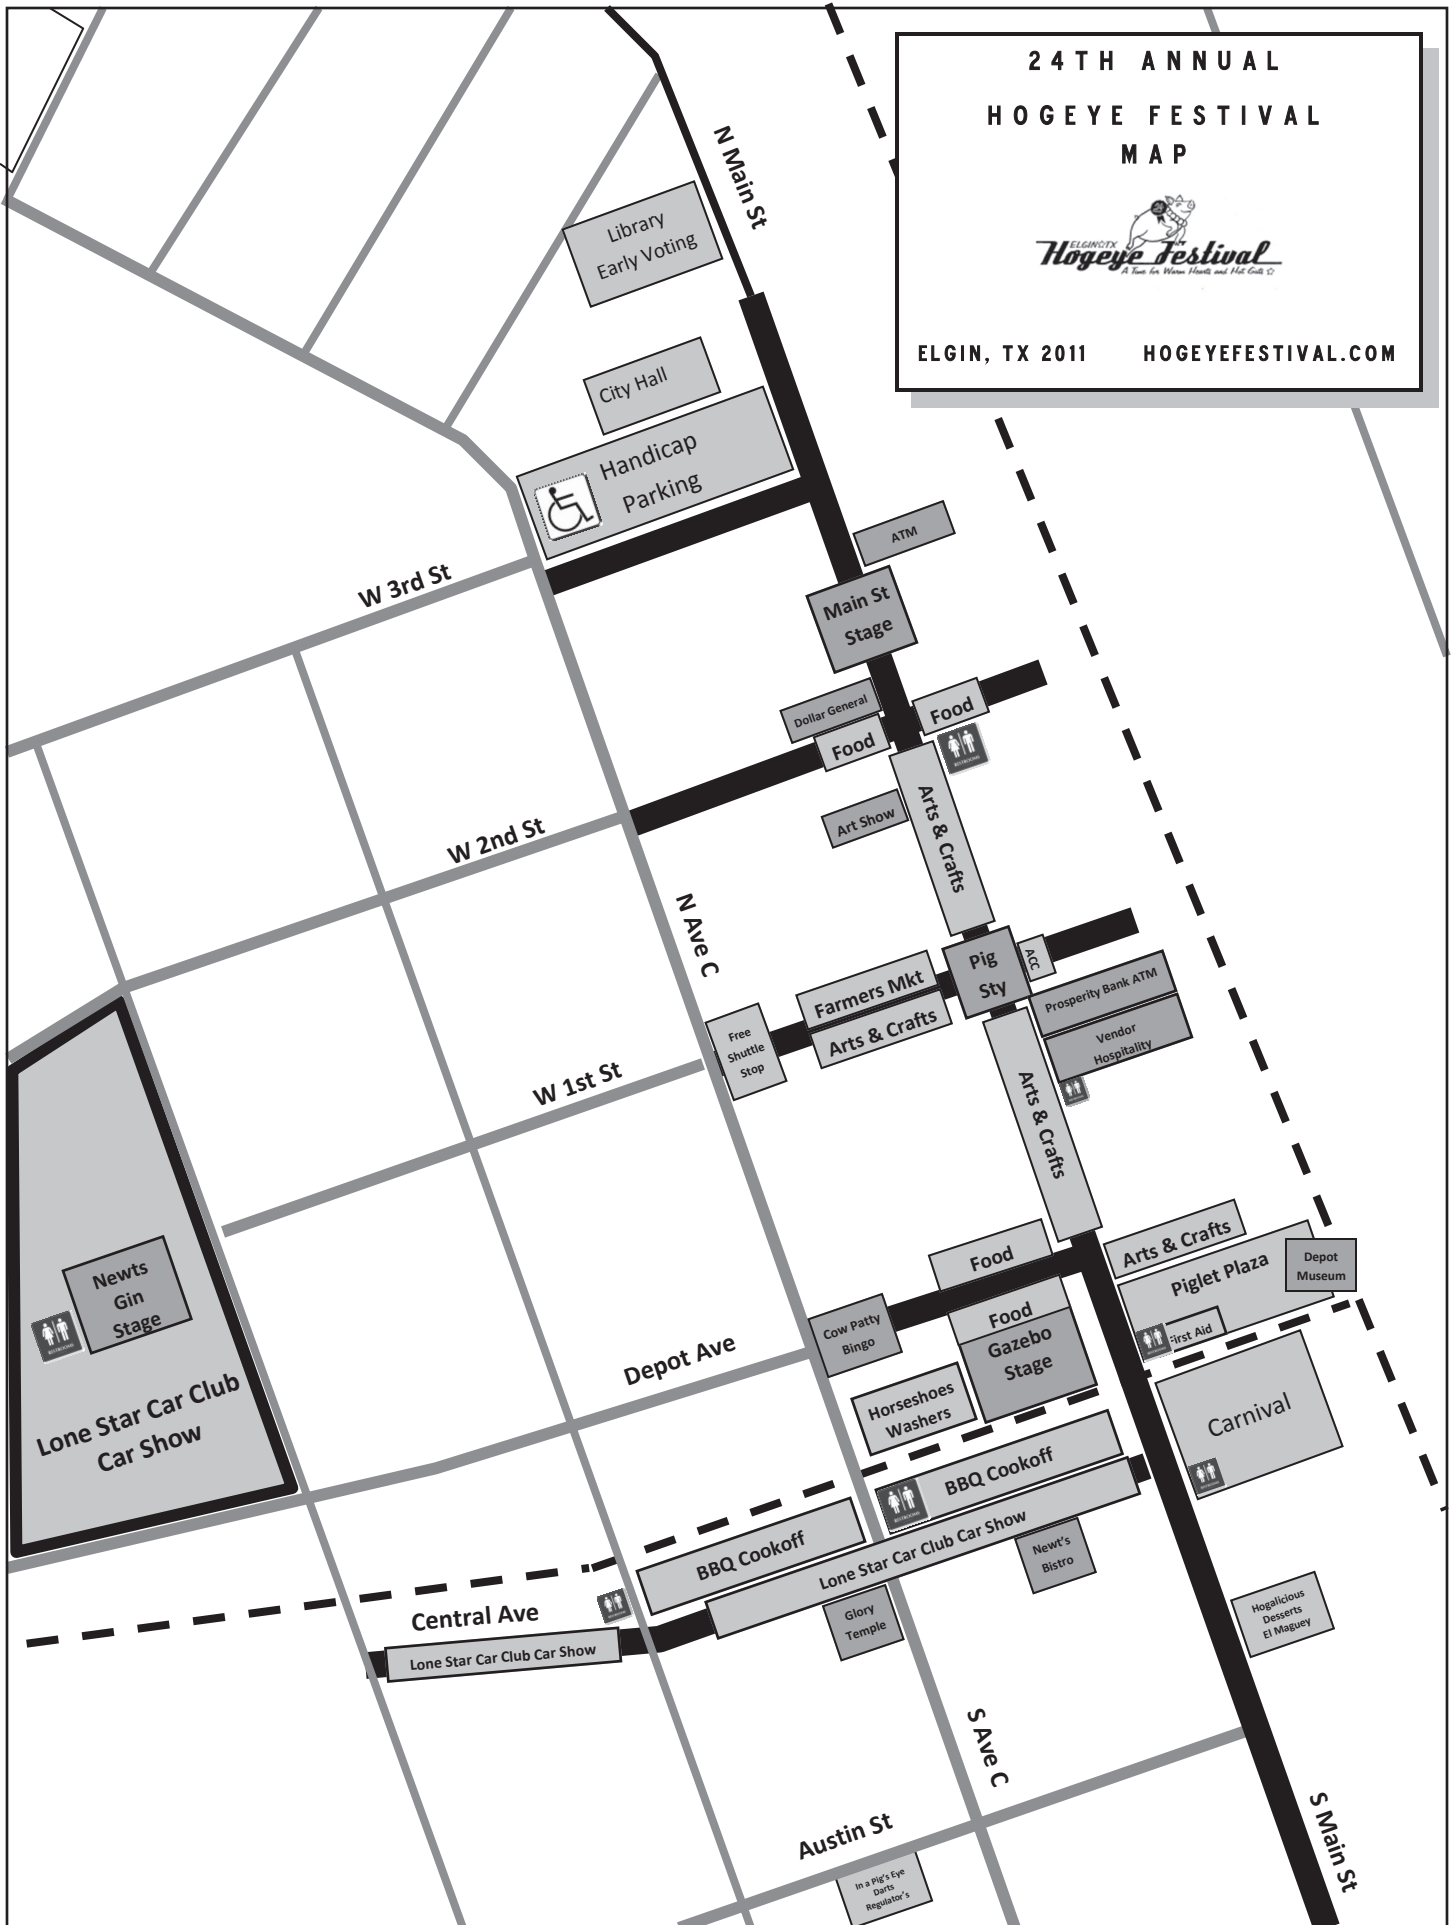

24TH ANNUAL
HOG EYE FESTIVAL
MAP

ELGIN, TX 2011

HOG EYEFESTIVAL.COM

Library
Early Voting

City Hall

Handicap
Parking

ATM

Main St
Stage

Food

Food Gazebo Stage

Arts & Crafts

First Aid

Depot Museum

Carnival

Newts Gin Stage

Lone Star Car Club Car Show

Horseshoes Washers

BBQ Cookoff

BBQ Cookoff

Lone Star Car Club Car Show

Newt's Bistro

Central Ave

Lone Star Car Club Car Show

In a Pig's Eye Darts Regulator's

Hogalicious Desserts El Maguey

S Ave C

Austin St

S Main St