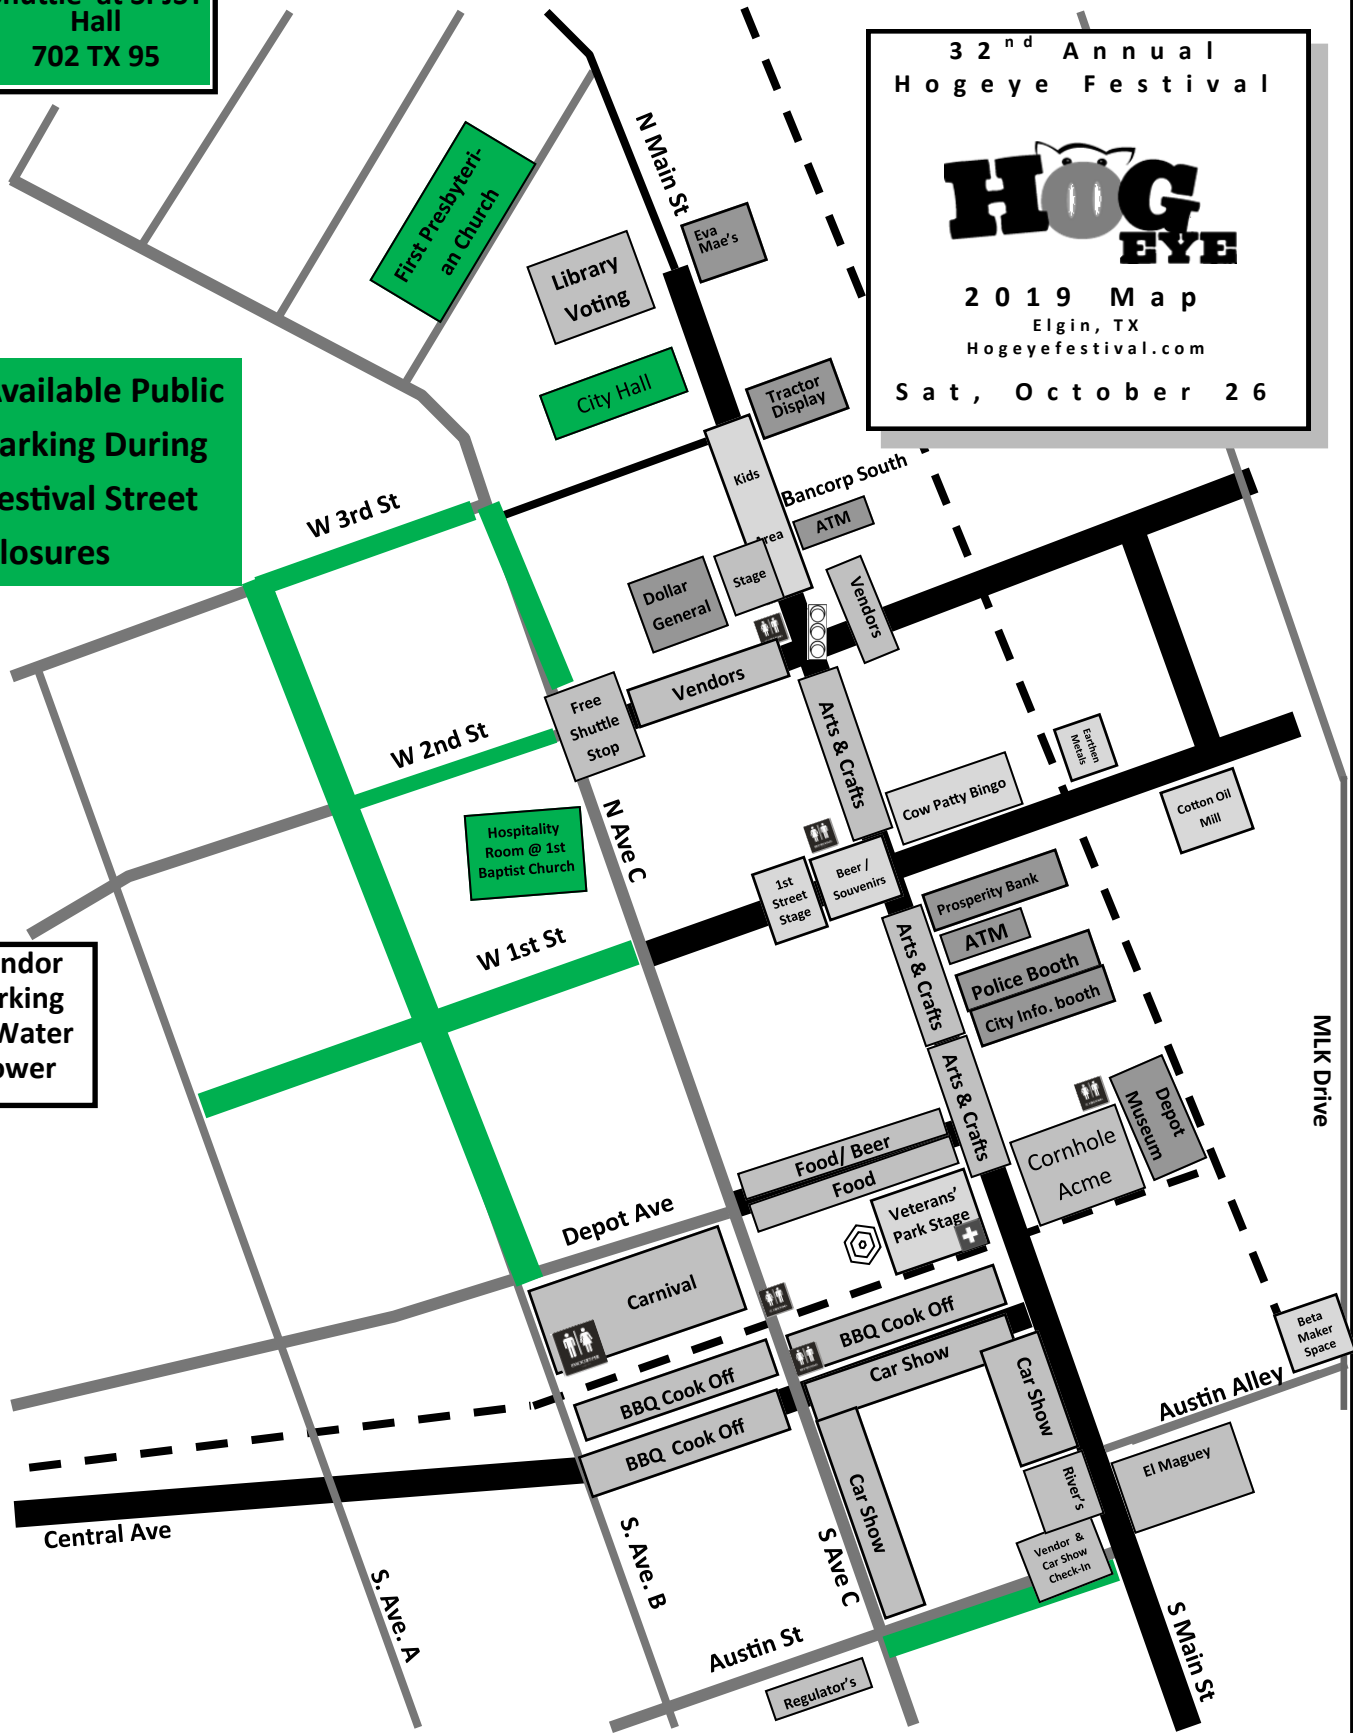

Free Festival Shuttle at SPJST Hall
702 TX 95

Available Public Parking During Festival Street Closures

Vendor Parking @ Water Tower

32nd Annual Hogeye Festival

2019 Map
Elgin, TX
Hogeyefestival.com
Sat, October 26

Celebrating 29 years as a Texas Main Street City
32nd Anniversary of the Hogeye Festival
20th Anniversary of the Car Show